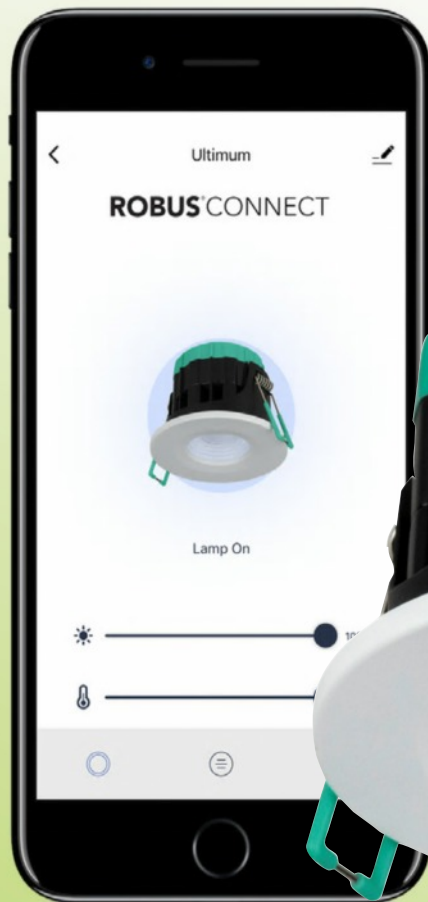

ROBUS Ultimium Connect 7W LED WiFi Downlight

ROBUS are delighted to introduce ROBUS Connect, our new cloud based smart home system that will transform the way you interact with the lighting in your home or office. By using WiFi or mobile data, you can fully control any light with the touch of a button. ROBUS Connect compatible products work without the need for a hub. The range of compatible products will be expanding over the coming months.

Phone not included

FEATURES:

- Smart device enabled. Works with IOS and Android via the ROBUS Connect App.
- Connects with IFTTT, Amazon Alexa and Google Home via WIFI with no need for a hub.
- Colour Temperature selectable through WIFI Connection allows selection between 2700-6500K